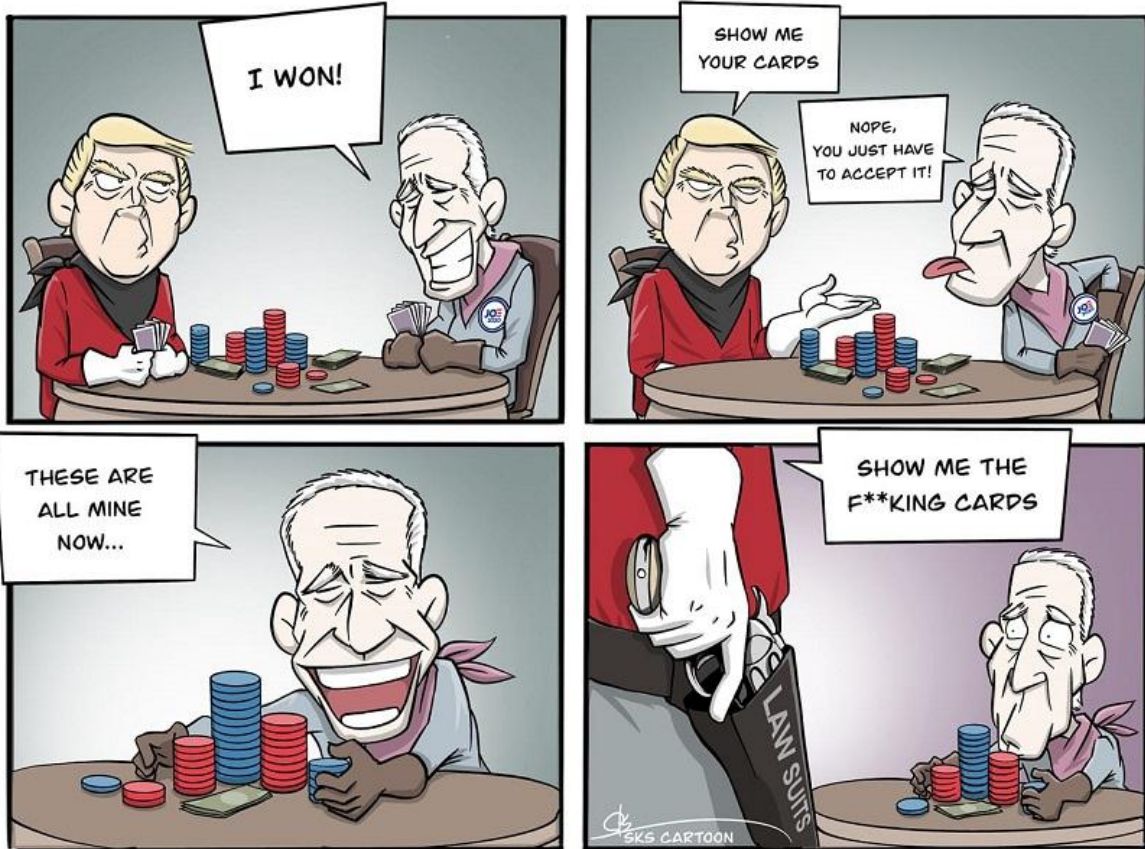

Memes

Mememes

Rudy is absolutely wrecking this PA hearing:

PA sent out 1,823,148 mail-in ballots
Approx. 1.4 million returned
** but 2,589,243 counted**

22,686 returned on day mailed
32,591 ret. day after
20k ret. *before* mailed
8,021 ret. from dead people
4,984 never requested a ballot

Memes