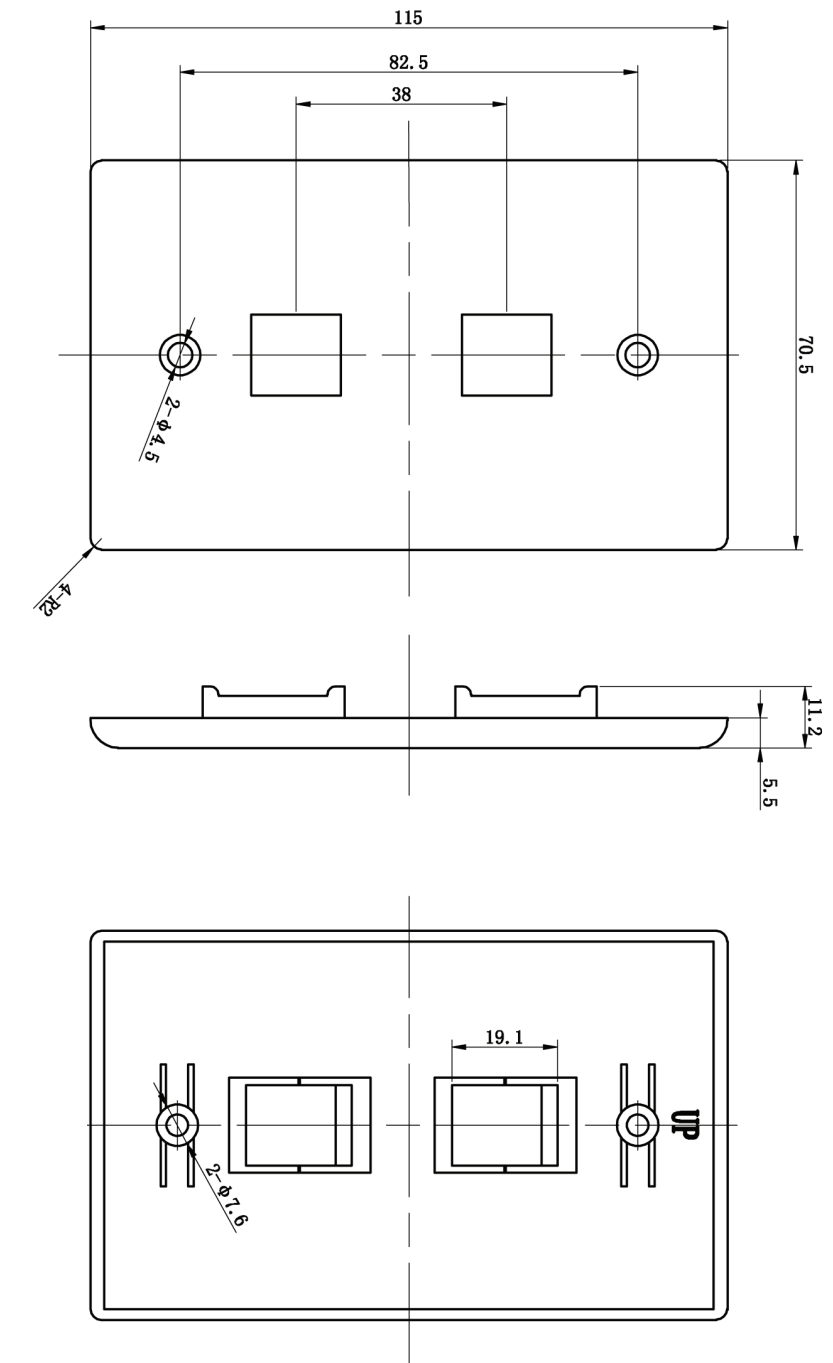

Keystone Wall Plate

2 Port (Fits 300, 301, 302 Inserts)

Cat5eCableGuy.Com

DESCRIPTION

2 Port Keystone Port Wall Plate.
Available in Almond, Black, Ivory
and White.

FEATURES

- Fits most keystone inserts (Fits 300, 301, 302 Inserts)
- High-impact ABS construction
- Matching color mounting screws
- 94 V-0 Fire Retardant
- Smooth finish