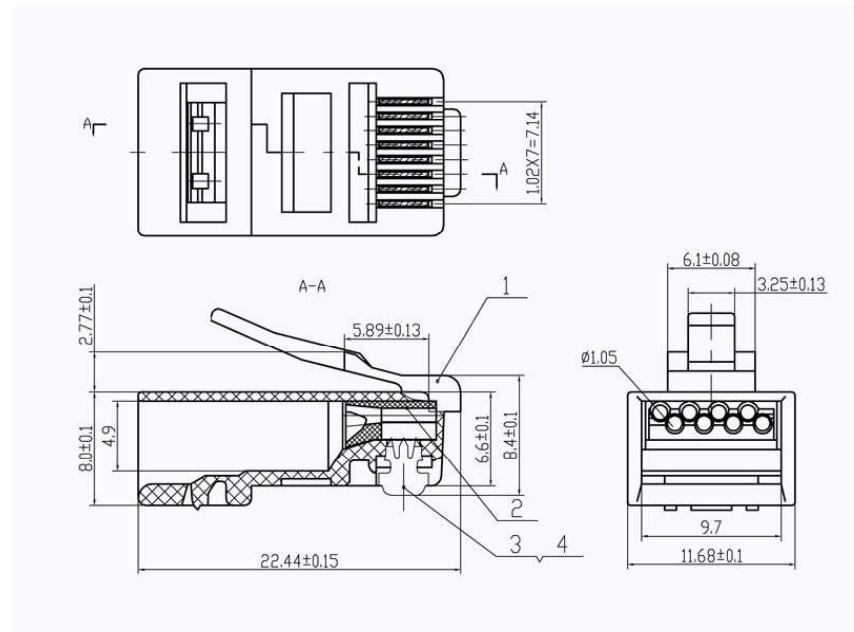

Material

Housing	Polycarbonate
Color	Transparent
Contact Blade	Copper Alloy 3 Prong
Conductor Type	For Stranded or Solid Wire
Conductor Size	For 23AWG
Gold Plating	50u"

OD of the Housing 1.2mm