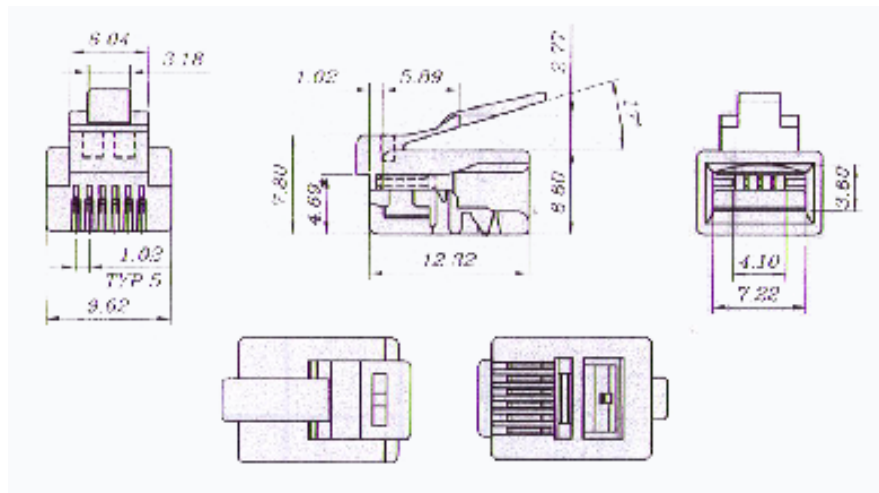

CAT3 MODULAR PLUG 2 PRONG 50u" GOLD PLATED

Cat5eCableGuy.Com

DESCRIPTION

Category 3, RJ12 Modular, 6P 6C,
50 Micro-inches Gold Plated.

FEATURES

- 50 Micro-Inches Gold Plated 2 prong
- For Round Solid and Stranded wire
- 24AWG - 26AWG Cable

Electrical

UL Applications	250Volts AC Max, AT 2 Amps
Dielectric Withstanding Voltage	500Volts AC
Insulation Resistance	100m Ω
Termination Resistance	20m Ω Max
	After Environmental Testing

Mechanical

Cable to Plug Tensile Strength	12lbs
Durability	200 Mating Cycles

Material

Housing	Polycarbonate
Color	Transparent
Contact Blade	Copper Alloy 2 Prong
Conductor Type	For Solid and Stranded Wire
Conductor Size	For 24AWG - 26AWG
Gold Plating	50u"

Cat5eCableGuy.Com
Where Quality Cable is on Sale!