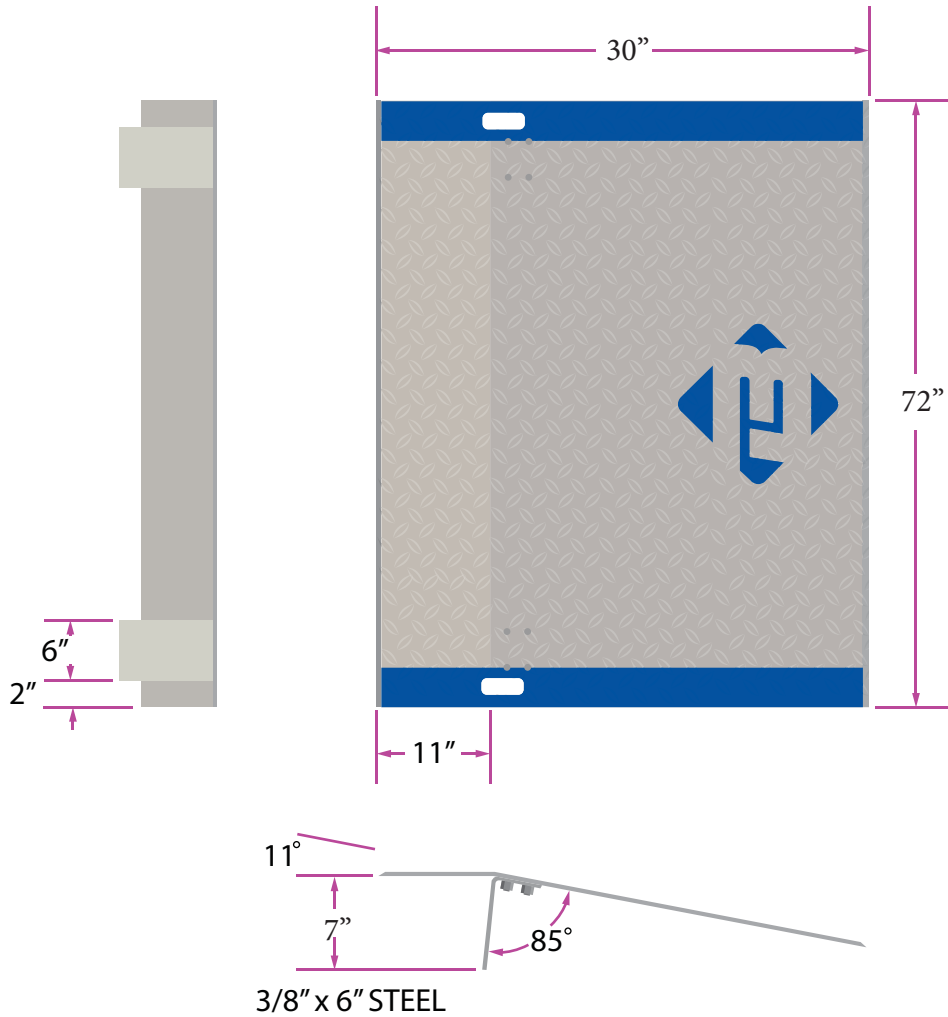

ALUMINUM DOCKPLATE A7230

SPECIFICATIONS:

LEG LENGTH	7"
WEIGHT	97
WORKING RANGE	2"
CAPACITY	11700

*Aluminum Dock Plates are designed for non-motorized traffic only