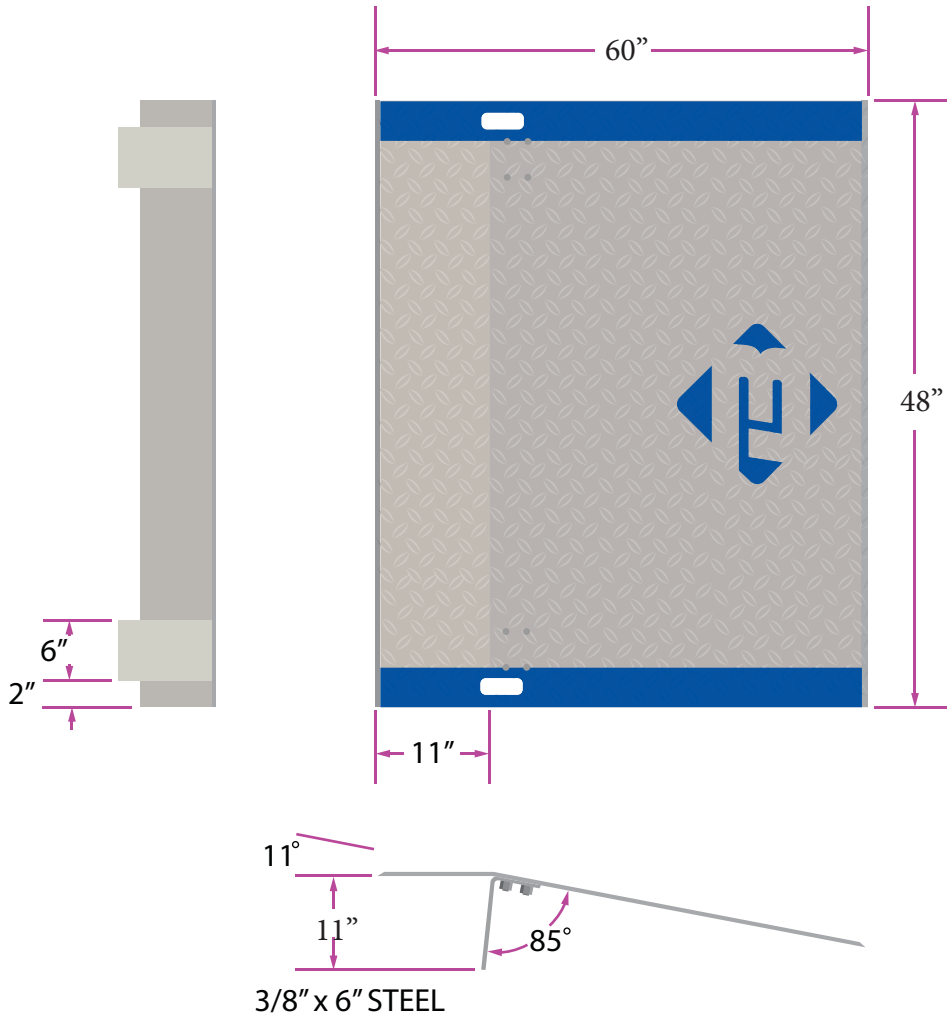

ALUMINUM DOCKPLATE A4860

SPECIFICATIONS:

LEG LENGTH	11"
WEIGHT	130
WORKING RANGE	7"
CAPACITY	1660

*Aluminum Dock Plates are designed for non-motorized traffic only