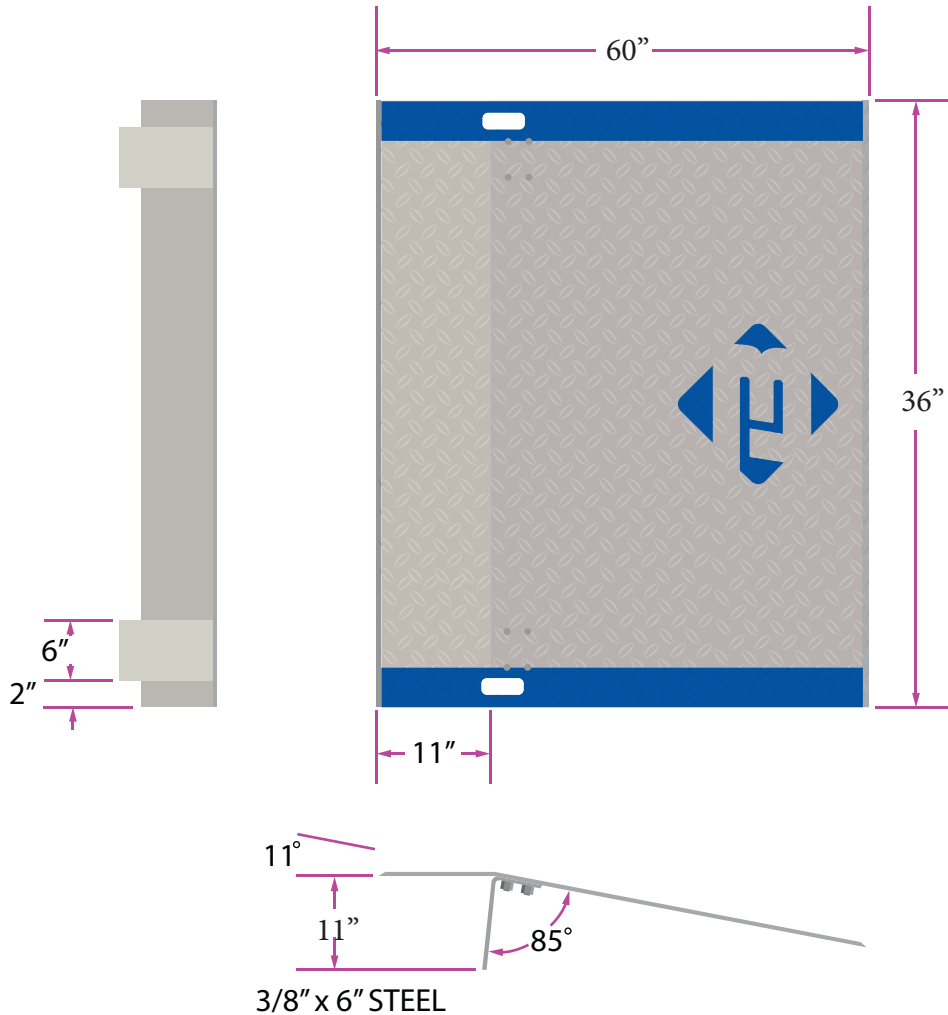

ALUMINUM DOCKPLATE A3660

SPECIFICATIONS:

LEG LENGTH	11"
WEIGHT	105
WORKING RANGE	7"
CAPACITY	1445

*Aluminum Dock Plates are designed for non-motorized traffic only