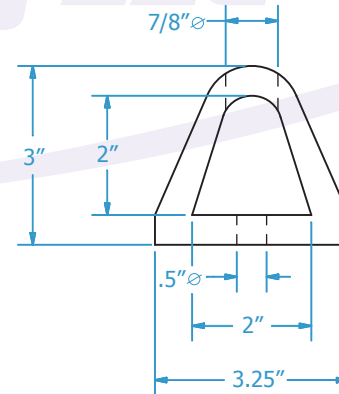

Loading Dock Supply LLC

Loading Dock Supply
 P: 1800-741-1258
 Web: Loadingdocksupply.com

All measurements are +/- 1/4"

D3 Drilled Extruded Dock Bumper