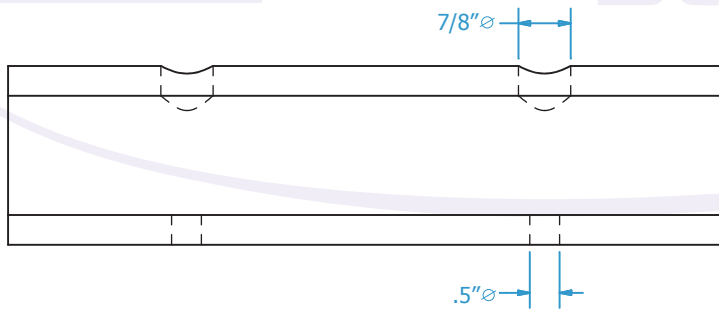

Loading Dock Supply LLC

Loading Dock Supply
 P: 1800-741-1258
 Web: Loadingdocksupply.com

All measurements are +/- 1/4"

D3 Drilled Extruded Dock Bumper