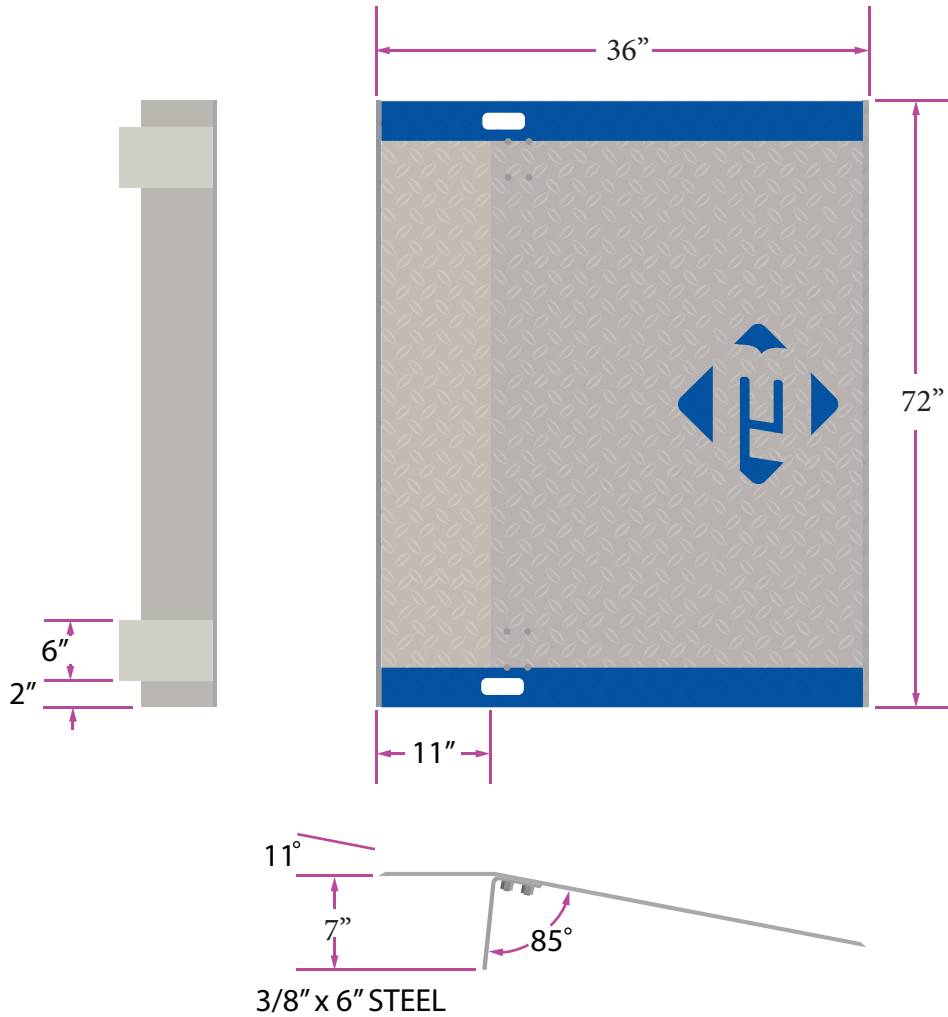

ALUMINUM DOCKPLATE B7236

SPECIFICATIONS:

LEG LENGTH	7"
WEIGHT	144
WORKING RANGE	3"
CAPACITY	10379

*Aluminum Dock Plates are designed for non-motorized traffic only