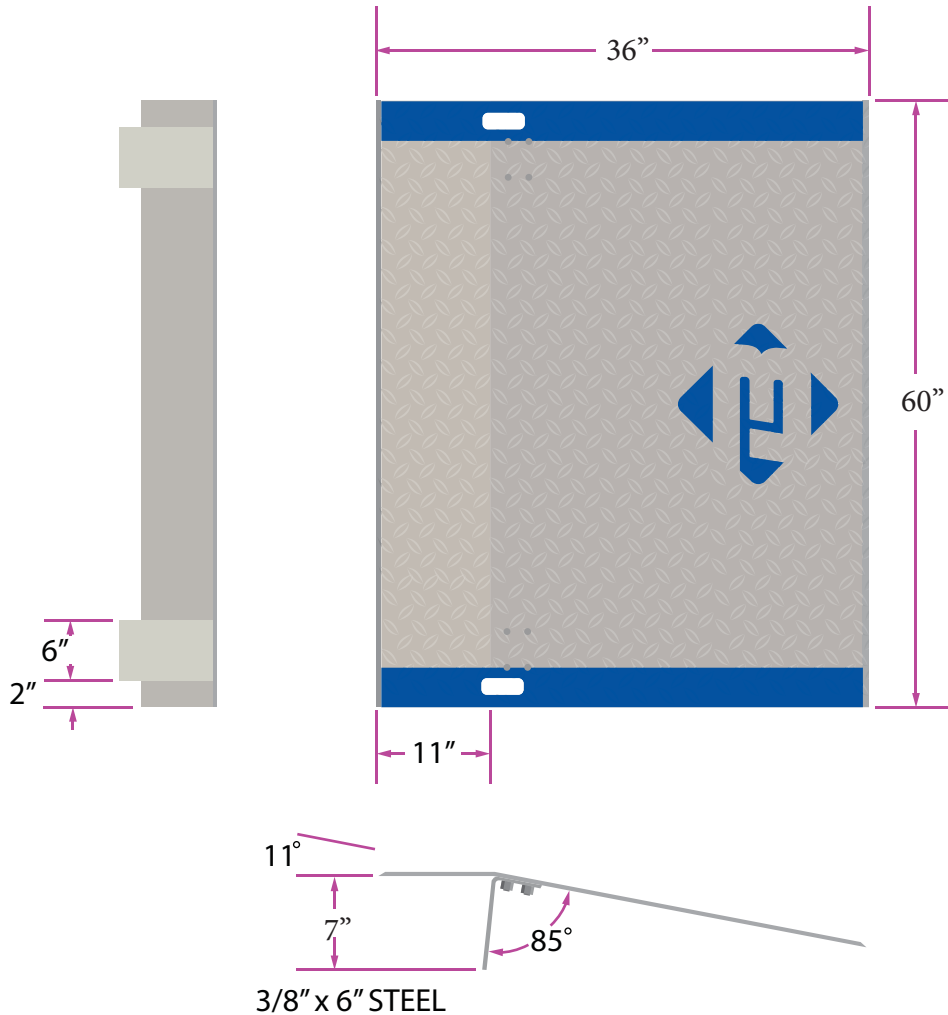

ALUMINUM DOCKPLATE B6036

SPECIFICATIONS:	
LEG LENGTH	7"
WEIGHT	122
WORKING RANGE	3"
CAPACITY	8377

*Aluminum Dock Plates are designed for non-motorized traffic only