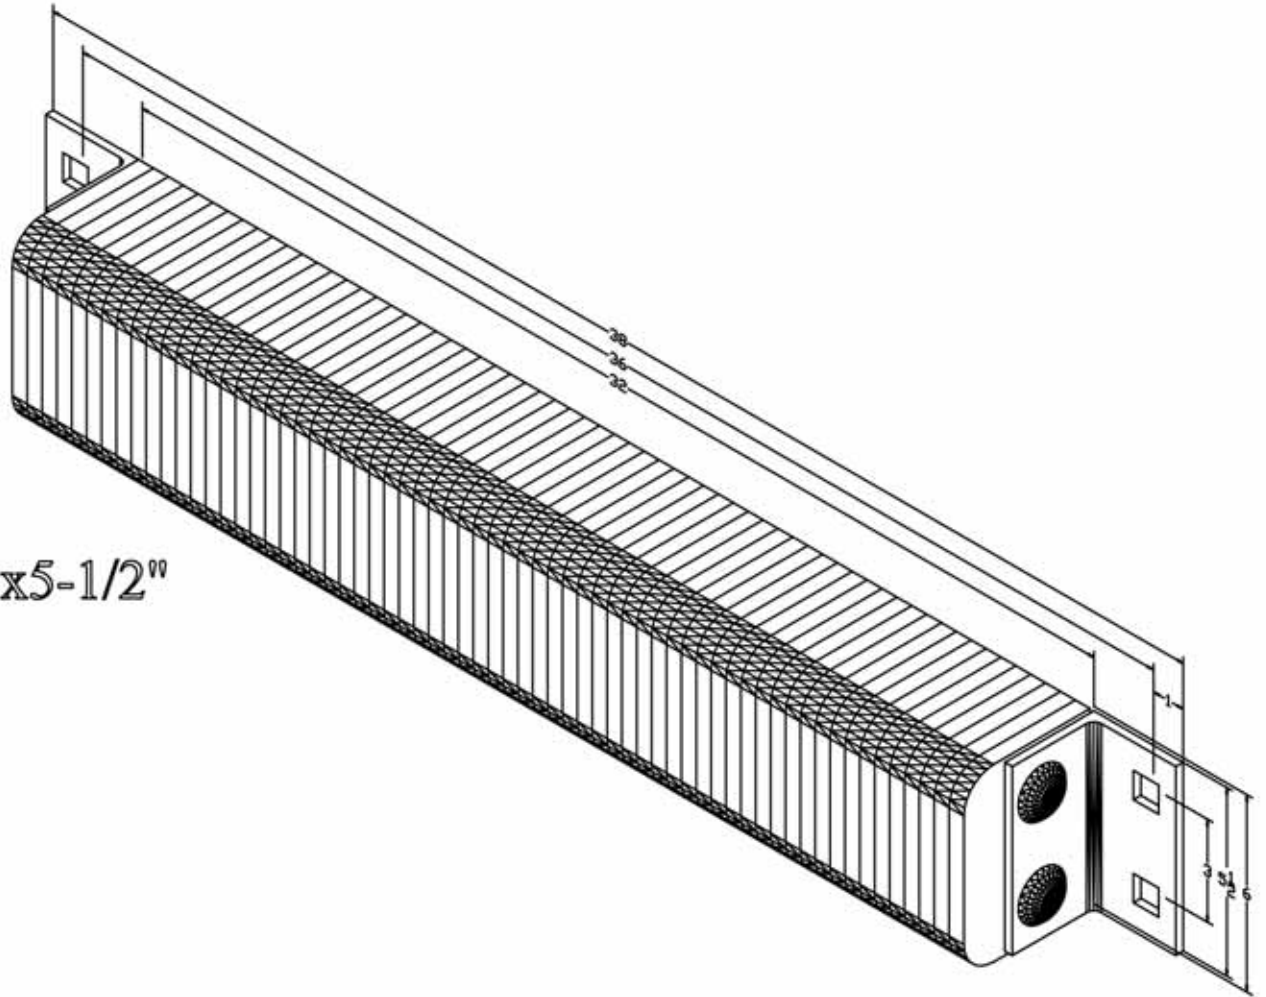

MODEL: B4506-36

Size

Projection 4-1/2"  
Height 6"

Length:

-Overall 38"  
-Anchor Holes 36"  
-Rubber 32"  
Angle Size (2) 1/4"x3"x3"x5-1/2"

All measurements are +/- 1/8"