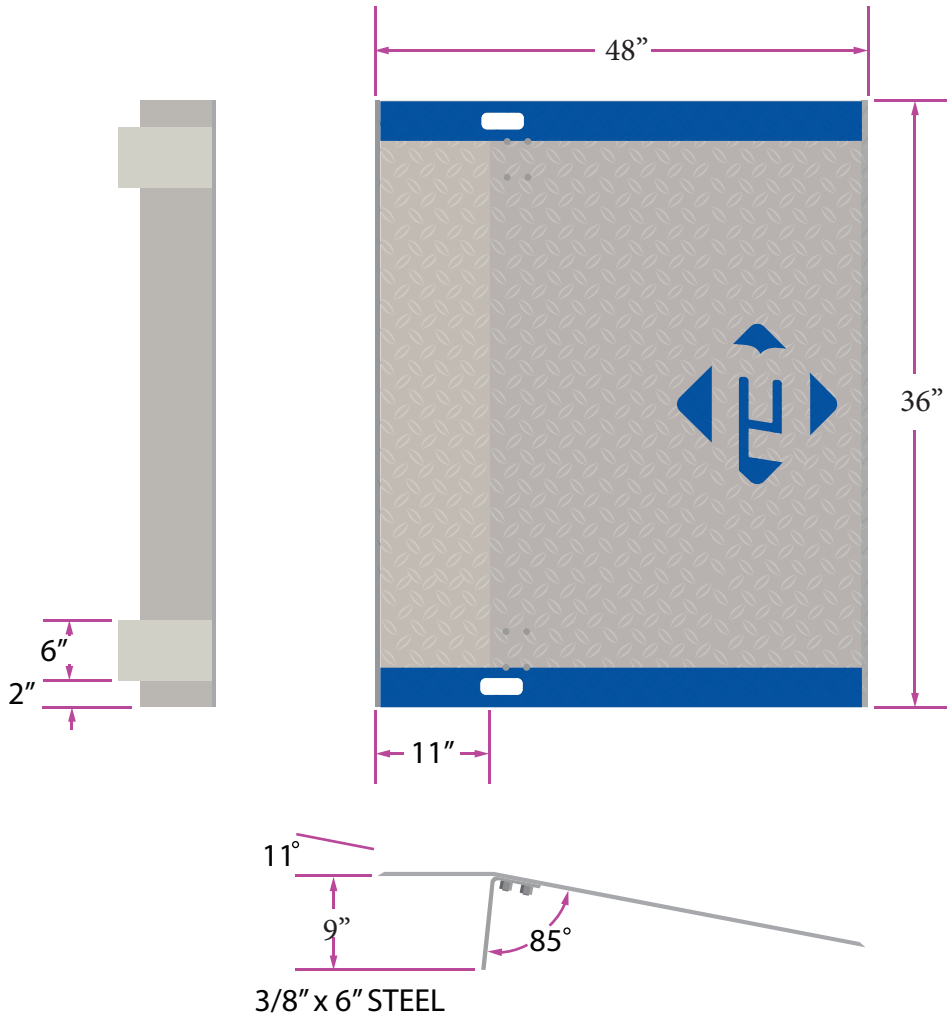

ALUMINUM DOCKPLATE B3648

SPECIFICATIONS:

LEG LENGTH	9"
WEIGHT	106
WORKING RANGE	5"
CAPACITY	3455

*Aluminum Dock Plates are designed for non-motorized traffic only