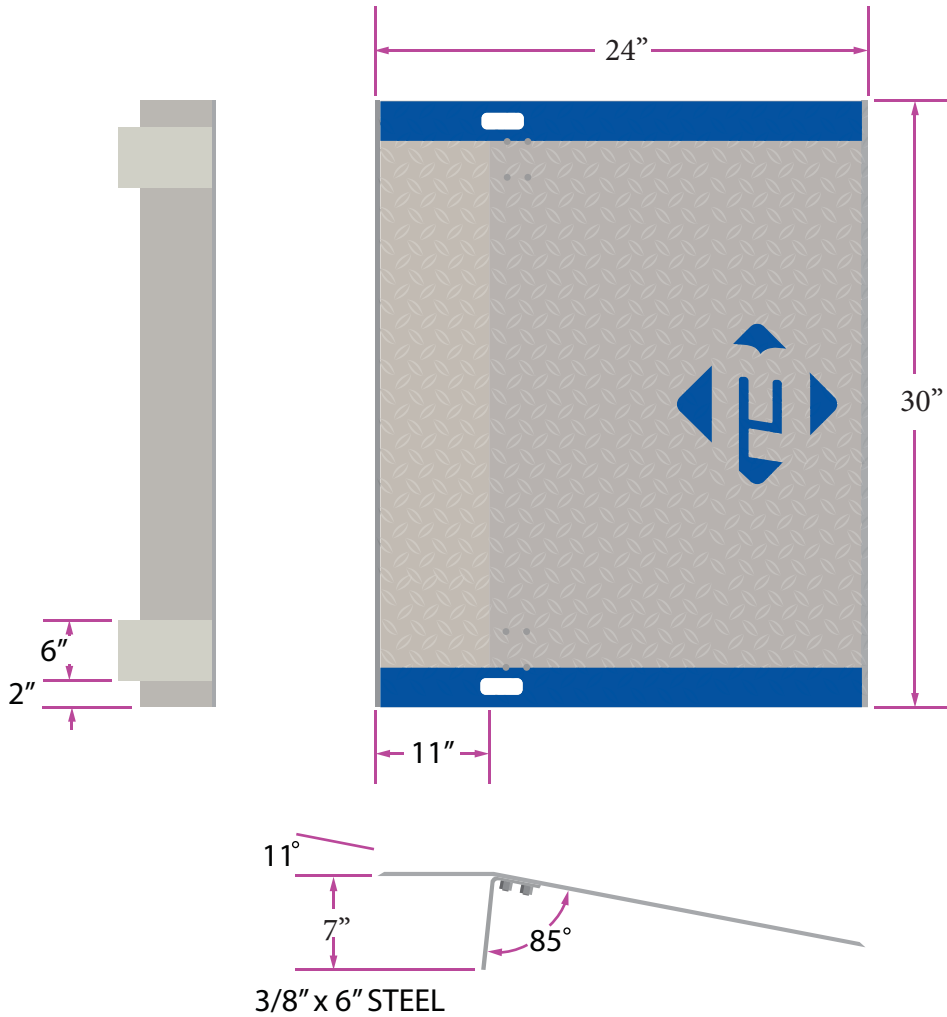

# ALUMINUM DOCKPLATE B3024

## SPECIFICATIONS:

LEG LENGTH .....	7"
WEIGHT .....	50
WORKING RANGE .....	1"
CAPACITY .....	3144

\*Aluminum Dock Plates are designed for non-motorized traffic only