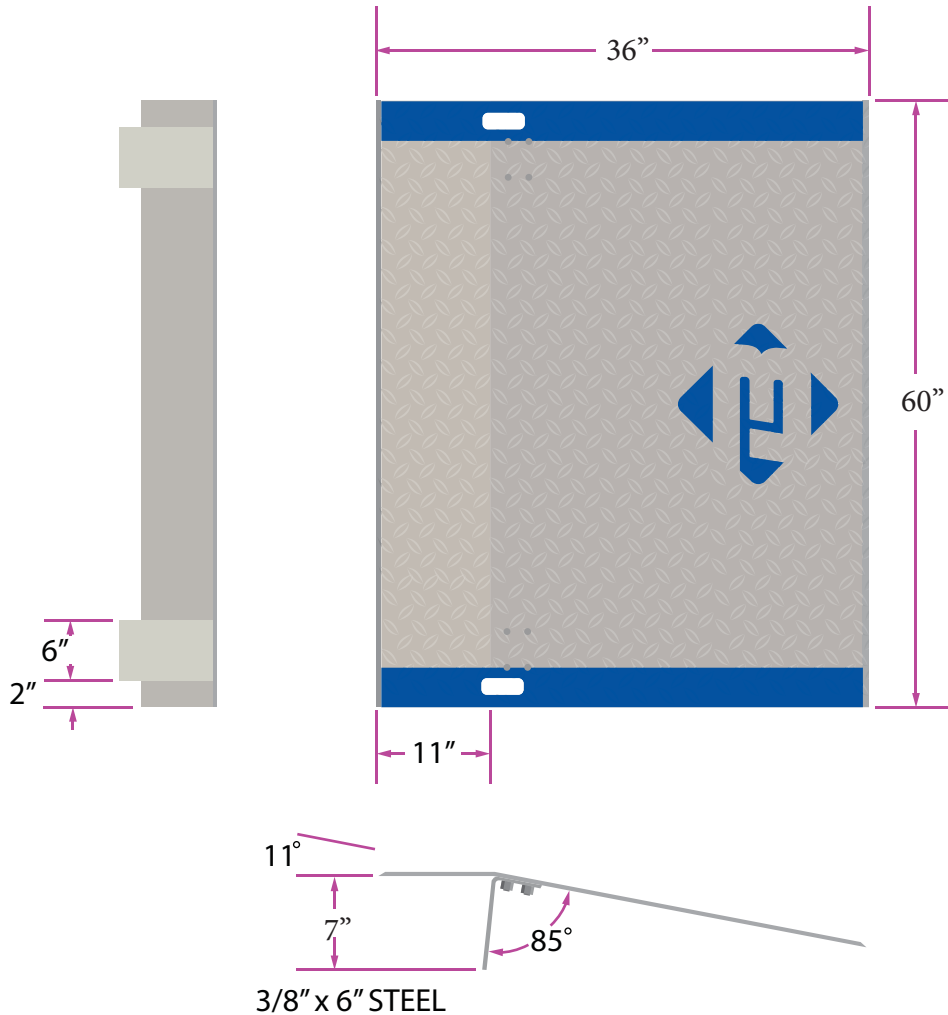

ALUMINUM DOCKPLATE A6036

SPECIFICATIONS:

LEG LENGTH	7"
WEIGHT	97
WORKING RANGE	3"
CAPACITY	5305

*Aluminum Dock Plates are designed for non-motorized traffic only