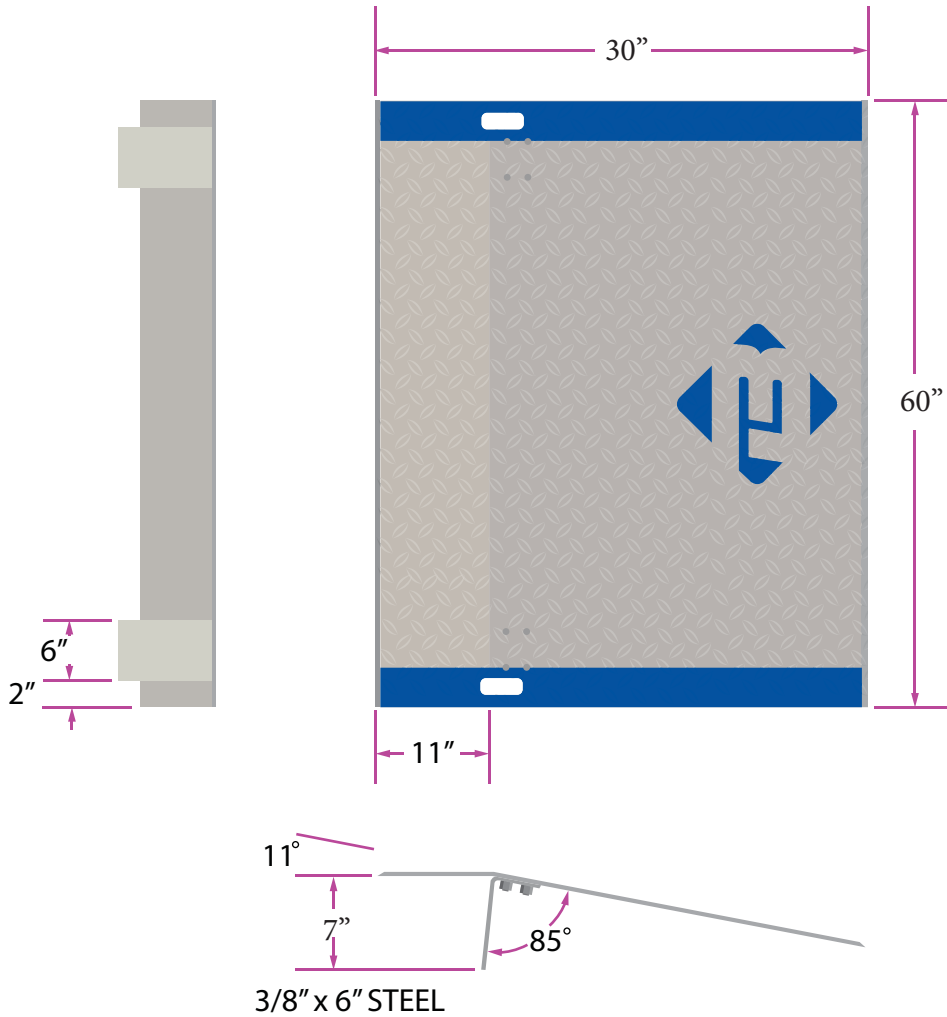

ALUMINUM DOCKPLATE A6030

SPECIFICATIONS:

LEG LENGTH	7"
WEIGHT	83
WORKING RANGE	2"
CAPACITY	6242

*Aluminum Dock Plates are designed for non-motorized traffic only