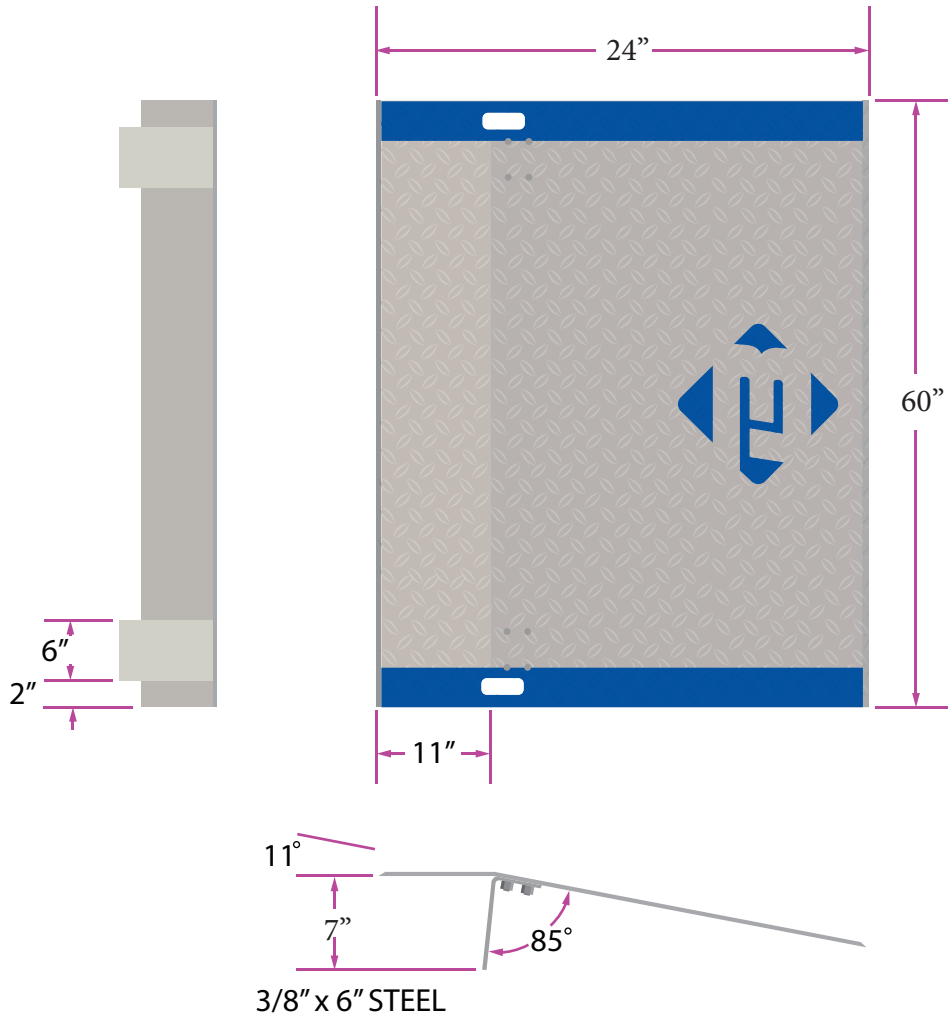

ALUMINUM DOCKPLATE A6024

SPECIFICATIONS:

LEG LENGTH	7"
WEIGHT	69
WORKING RANGE	1"
CAPACITY	6826

*Aluminum Dock Plates are designed for non-motorized traffic only