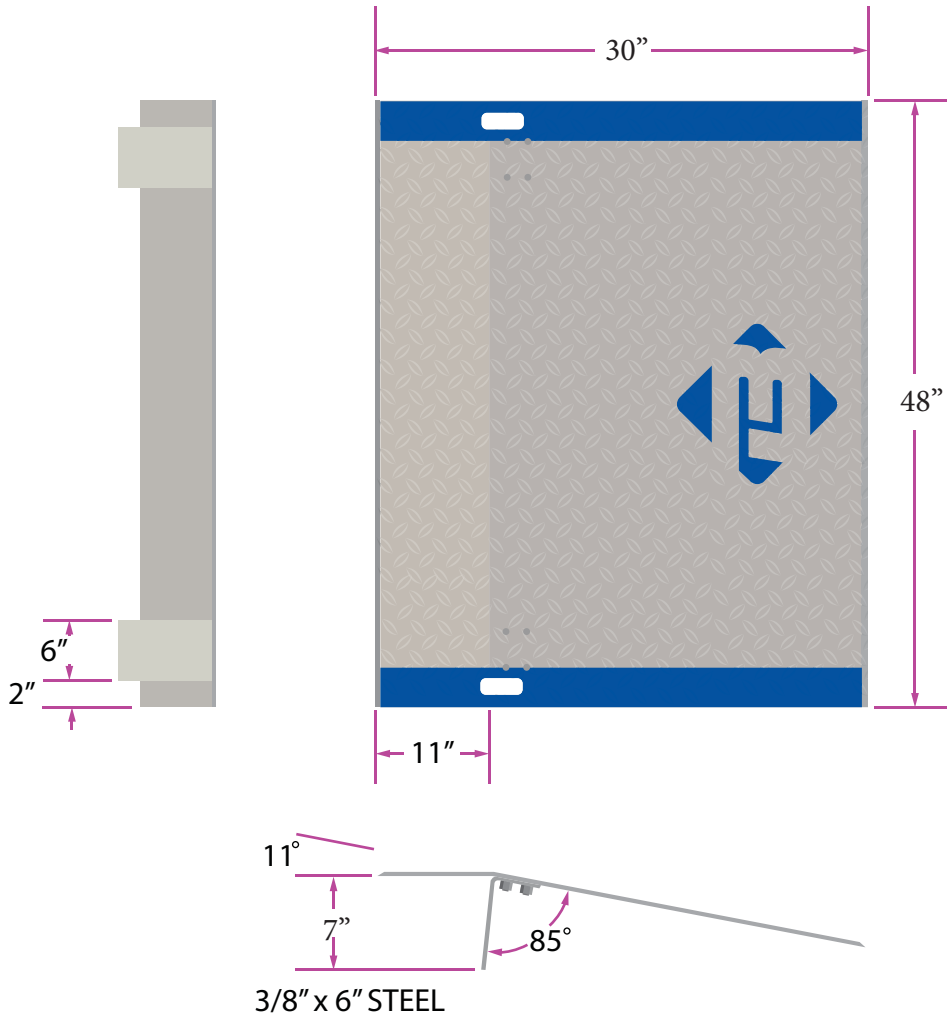

# ALUMINUM DOCKPLATE A4830

**SPECIFICATIONS:**

LEG LENGTH .....	7"
WEIGHT .....	69
WORKING RANGE .....	2"
CAPACITY .....	5154

\*Aluminum Dock Plates are designed for non-motorized traffic only