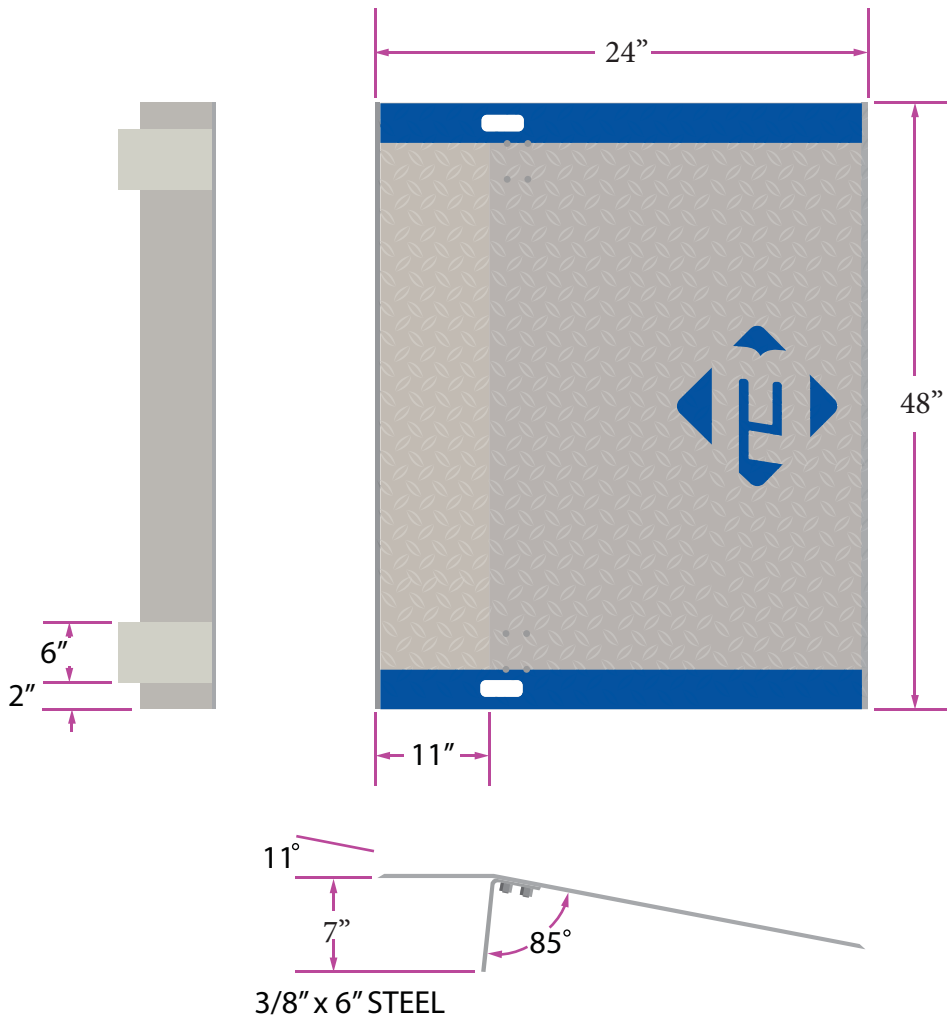

ALUMINUM DOCKPLATE A4824

SPECIFICATIONS:

LEG LENGTH	7"
WEIGHT	58
WORKING RANGE	1"
CAPACITY	6214

*Aluminum Dock Plates are designed for non-motorized traffic only