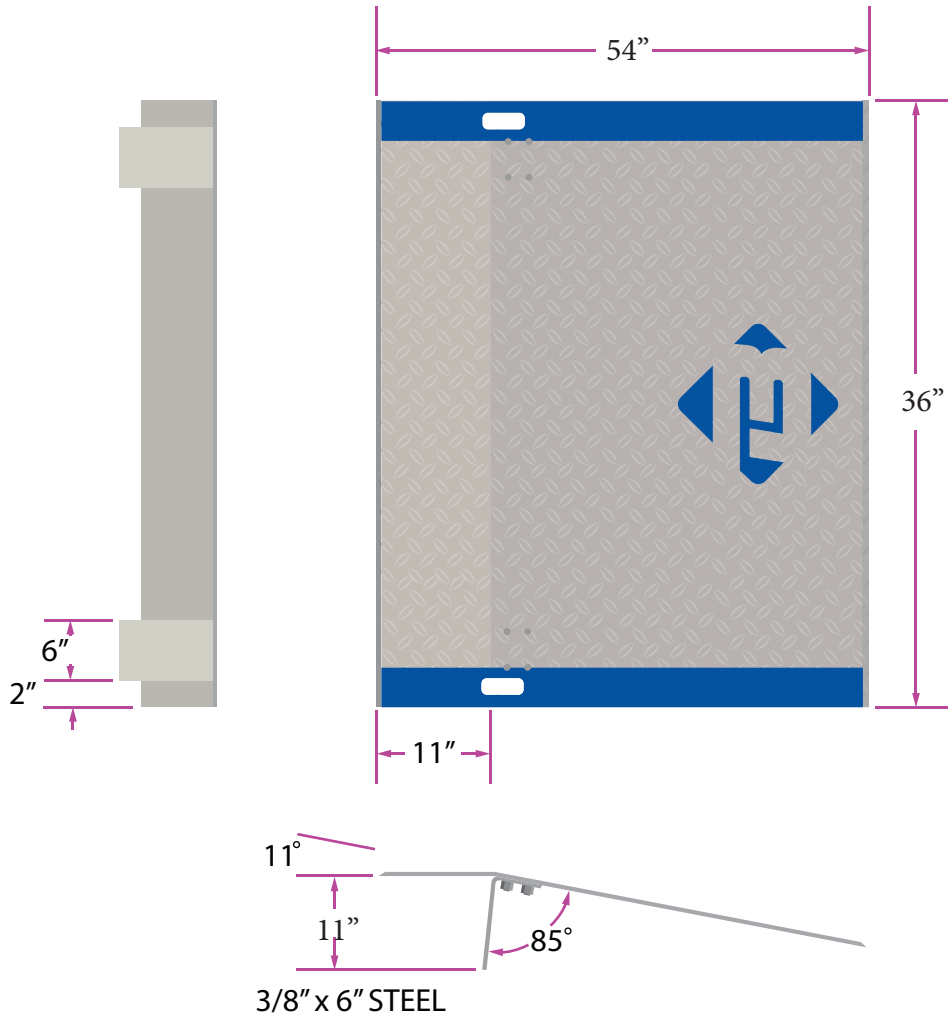

ALUMINUM DOCKPLATE A3654

SPECIFICATIONS:

LEG LENGTH	11"
WEIGHT	94
WORKING RANGE	6"
CAPACITY	1603

*Aluminum Dock Plates are designed for non-motorized traffic only