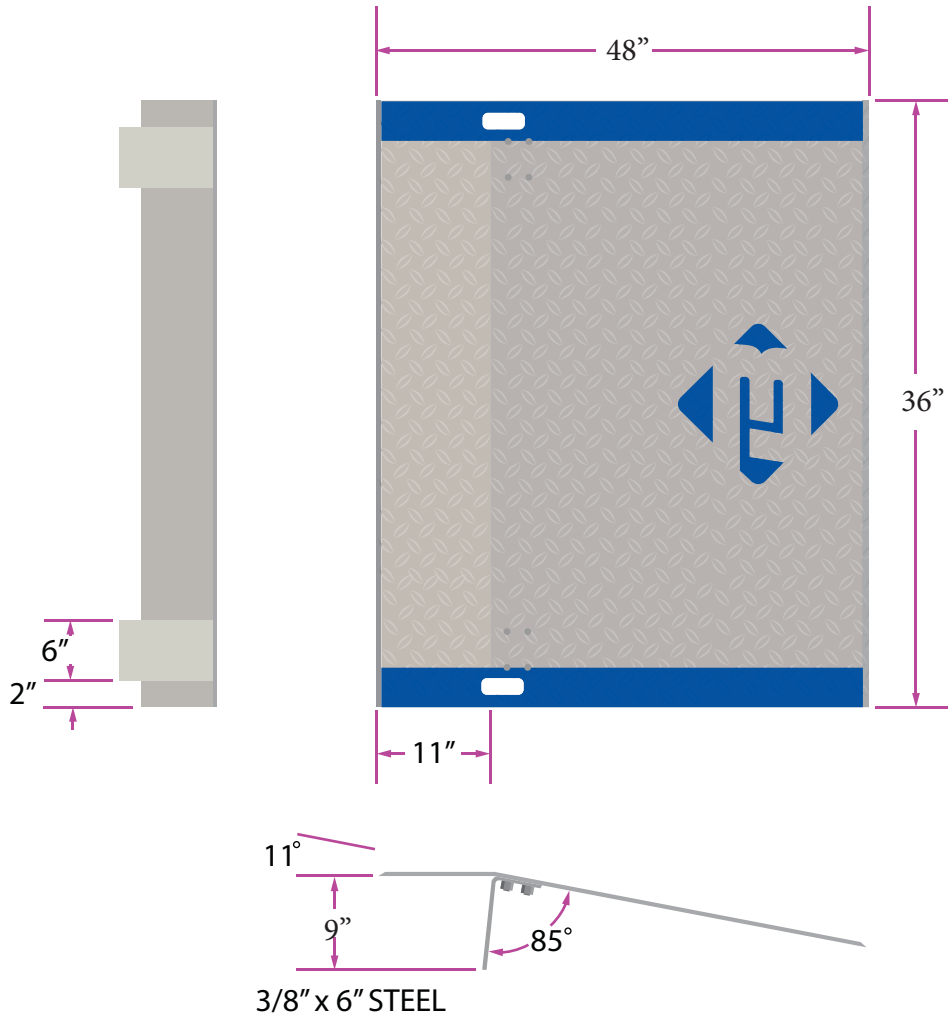

ALUMINUM DOCKPLATE A3648

SPECIFICATIONS:

LEG LENGTH	9"
WEIGHT	86
WORKING RANGE	5"
CAPACITY	1722

*Aluminum Dock Plates are designed for non-motorized traffic only