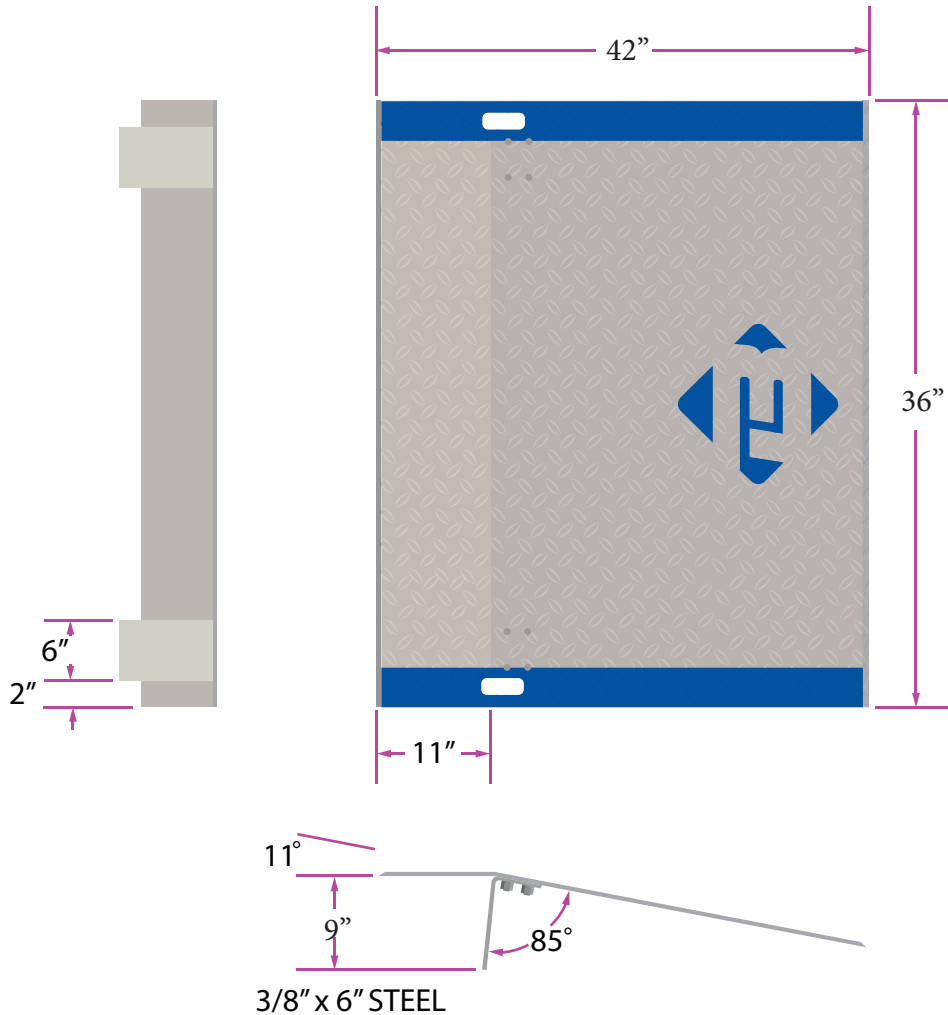

# ALUMINUM DOCKPLATE A3642

**SPECIFICATIONS:**

LEG LENGTH .....	9"
WEIGHT .....	75
WORKING RANGE .....	4"
CAPACITY .....	2545

\*Aluminum Dock Plates are designed for non-motorized traffic only