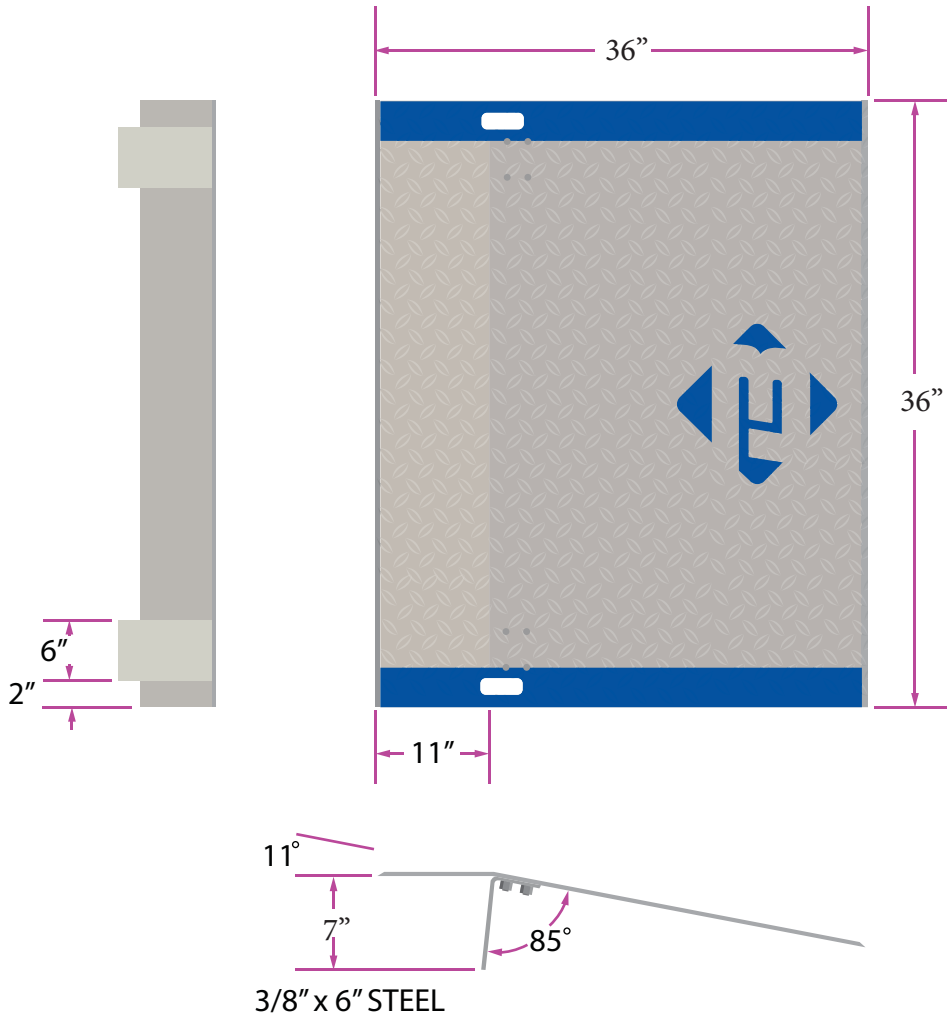

ALUMINUM DOCKPLATE A3636

SPECIFICATIONS:

LEG LENGTH	7"
WEIGHT	64
WORKING RANGE	3"
CAPACITY	3269

*Aluminum Dock Plates are designed for non-motorized traffic only