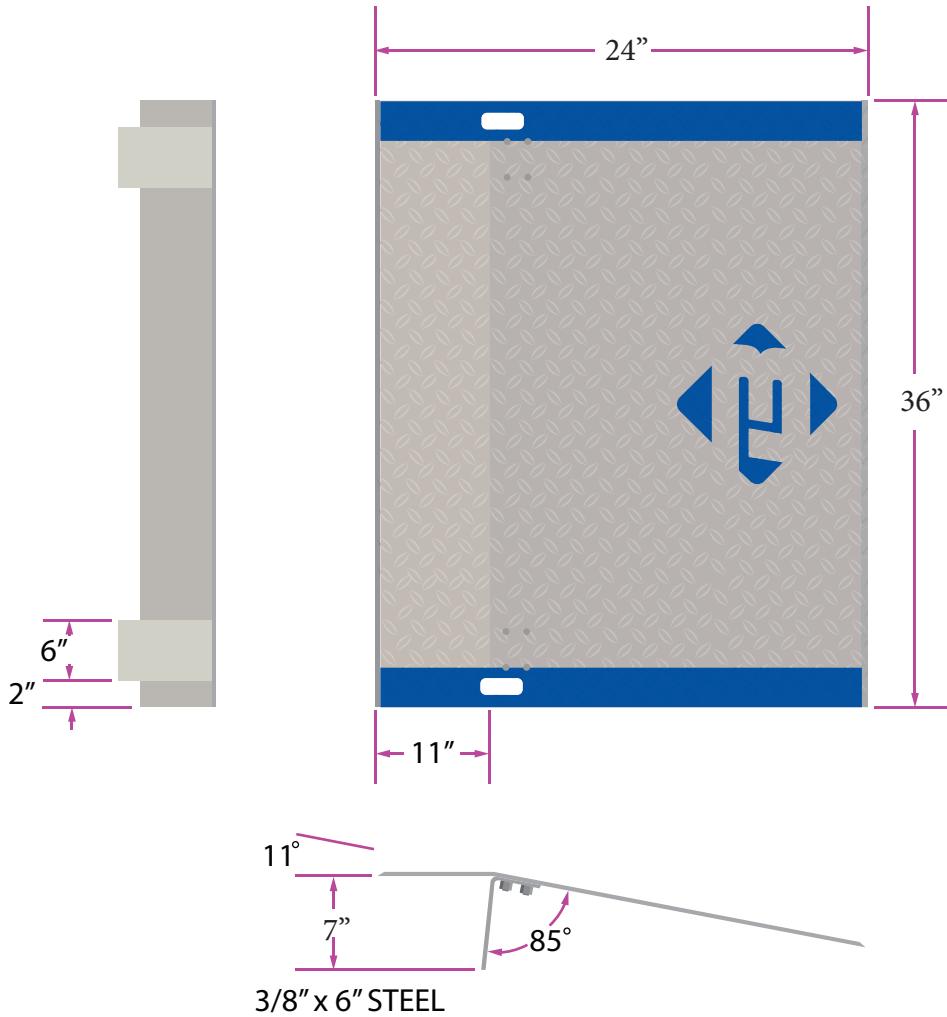

ALUMINUM DOCKPLATE A3624

SPECIFICATIONS:

LEG LENGTH	7"
WEIGHT	47
WORKING RANGE	1"
CAPACITY	4722

*Aluminum Dock Plates are designed for non-motorized traffic only