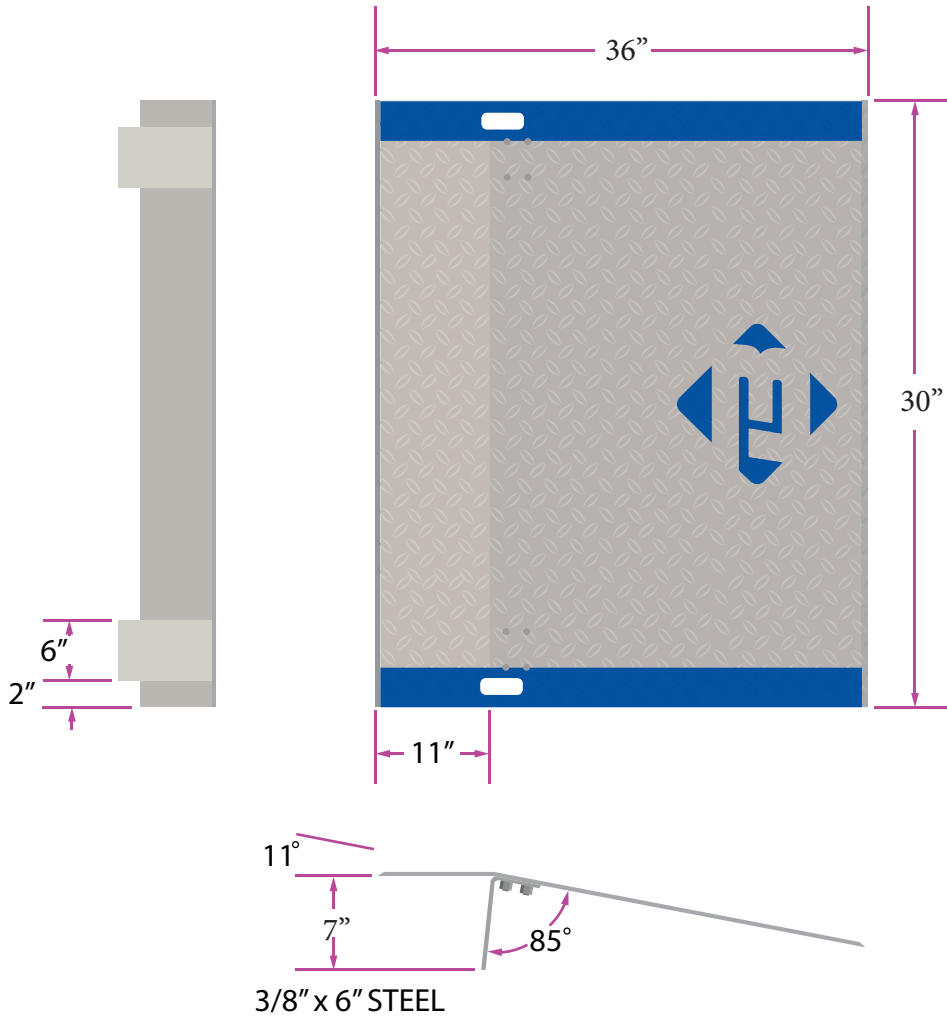

ALUMINUM DOCKPLATE A3036

SPECIFICATIONS:

LEG LENGTH	7"
WEIGHT	56
WORKING RANGE	3"
CAPACITY	1837

*Aluminum Dock Plates are designed for non-motorized traffic only