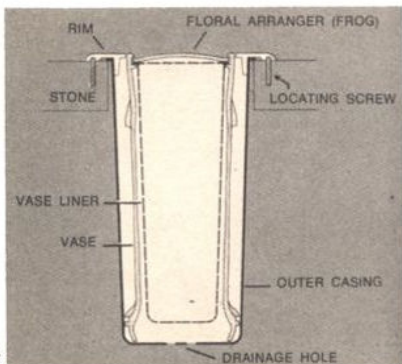

D124

Vases are available in Bronze and Aluminum. You will find that the vase compliments granite beautifully and is a very meaningful and practical addition to your memorial.

D5458

D5465

D5060

D5464

D4157

The "Contempra" is permanently attached to the memorial by drilling four 1/4" dia. holes to a depth of 1", filling the holes with any good memorial epoxy, running a bead of epoxy around the underside of the rim and setting the entire assembly in place.

The plastic outer casing, which has a bottom opening to allow proper drainage, is set into the pre-drilled vase hole before epoxying the vase assembly into place.

The "Contempra" Vase D5447

To position vase, merely lift (1) and rotate (2) so that the locking lugs rest on the rim in either the demi-vase or full upright position.