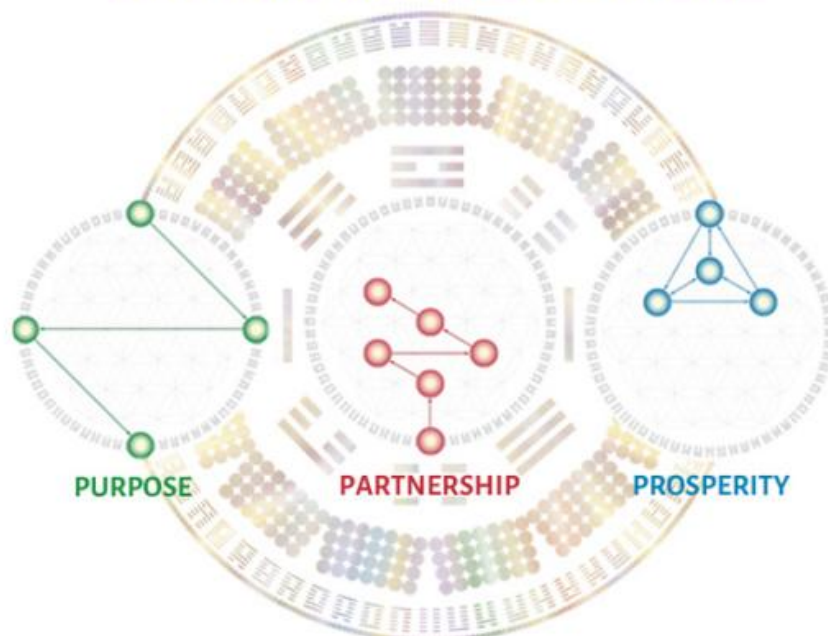

## GENE KEYS HOLOGENETIC PROFILE

## DISCOVERING YOUR GENIUS

**The Activation Sequence** is your four Prime Gifts, the cornerstones of your life, representing the mythic themes and challenges of your global role in this lifetime. The path through your Prime Gifts supports you to fulfill your life's Purpose while remaining deeply grounded in the Core Stability of your physical body.

**The Venus Sequence** is a courageous emotional opening through relationships. It is a journey that expands your heart through the correct aligning of your attractor field and the gradual release of your defensive patterns. Catalyzing a gentle emotional cascade in your life, the Venus Sequence supports you to let go of the pain of separation and invites you to master the great art of returning non-love with love.

**The Pearl Sequence** describes the stage of genuine exchange with the universe, of giving and receiving your deepest gifts in synchronicity with the greater whole. This path guides you towards true prosperity by helping you to find your Core Vocation. It supports you in finding the highest possible form of service you can offer to the world, through your inherent gifts.